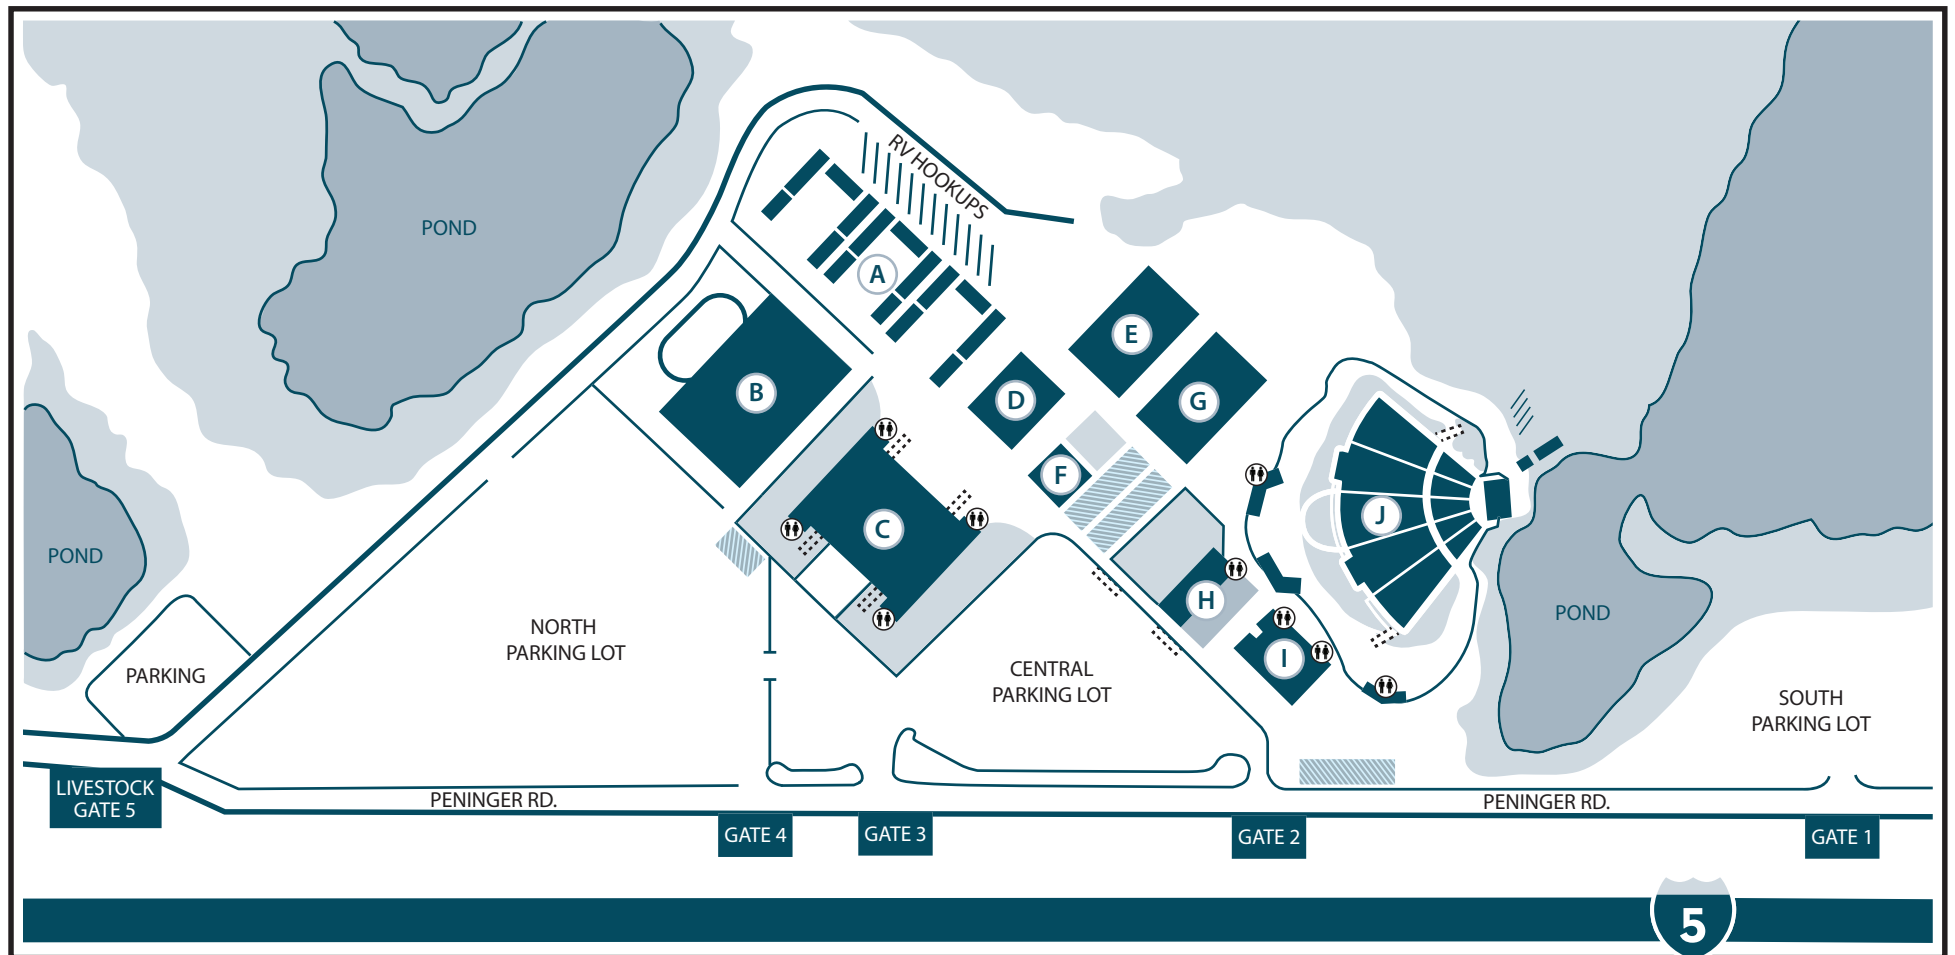

## Key

A. Horse Stables	F. Theater Stage
B. Isola Arena	G. Krouse Barn
C. Expo Arena	H. Mace Watchable Wildlife Center
D. Sherm & Wanda Olsrud Arena	I. Padgham Pavilion
E. Barker Barn	J. Lithia Motors Amphitheater

## Directions

Getting to the Jackson County Expo is easy! It is right off of I-5 in Central Point, Oregon, at 1 Peninger Road. From I-5 take Exit 33 (Central Point) and head east. Turn left on Peninger Road.

## LEGEND

- ⋯ WHEELCHAIR ACCESSIBLE
- ♿ RESTROOMS
- ▨ HANDICAP PARKING