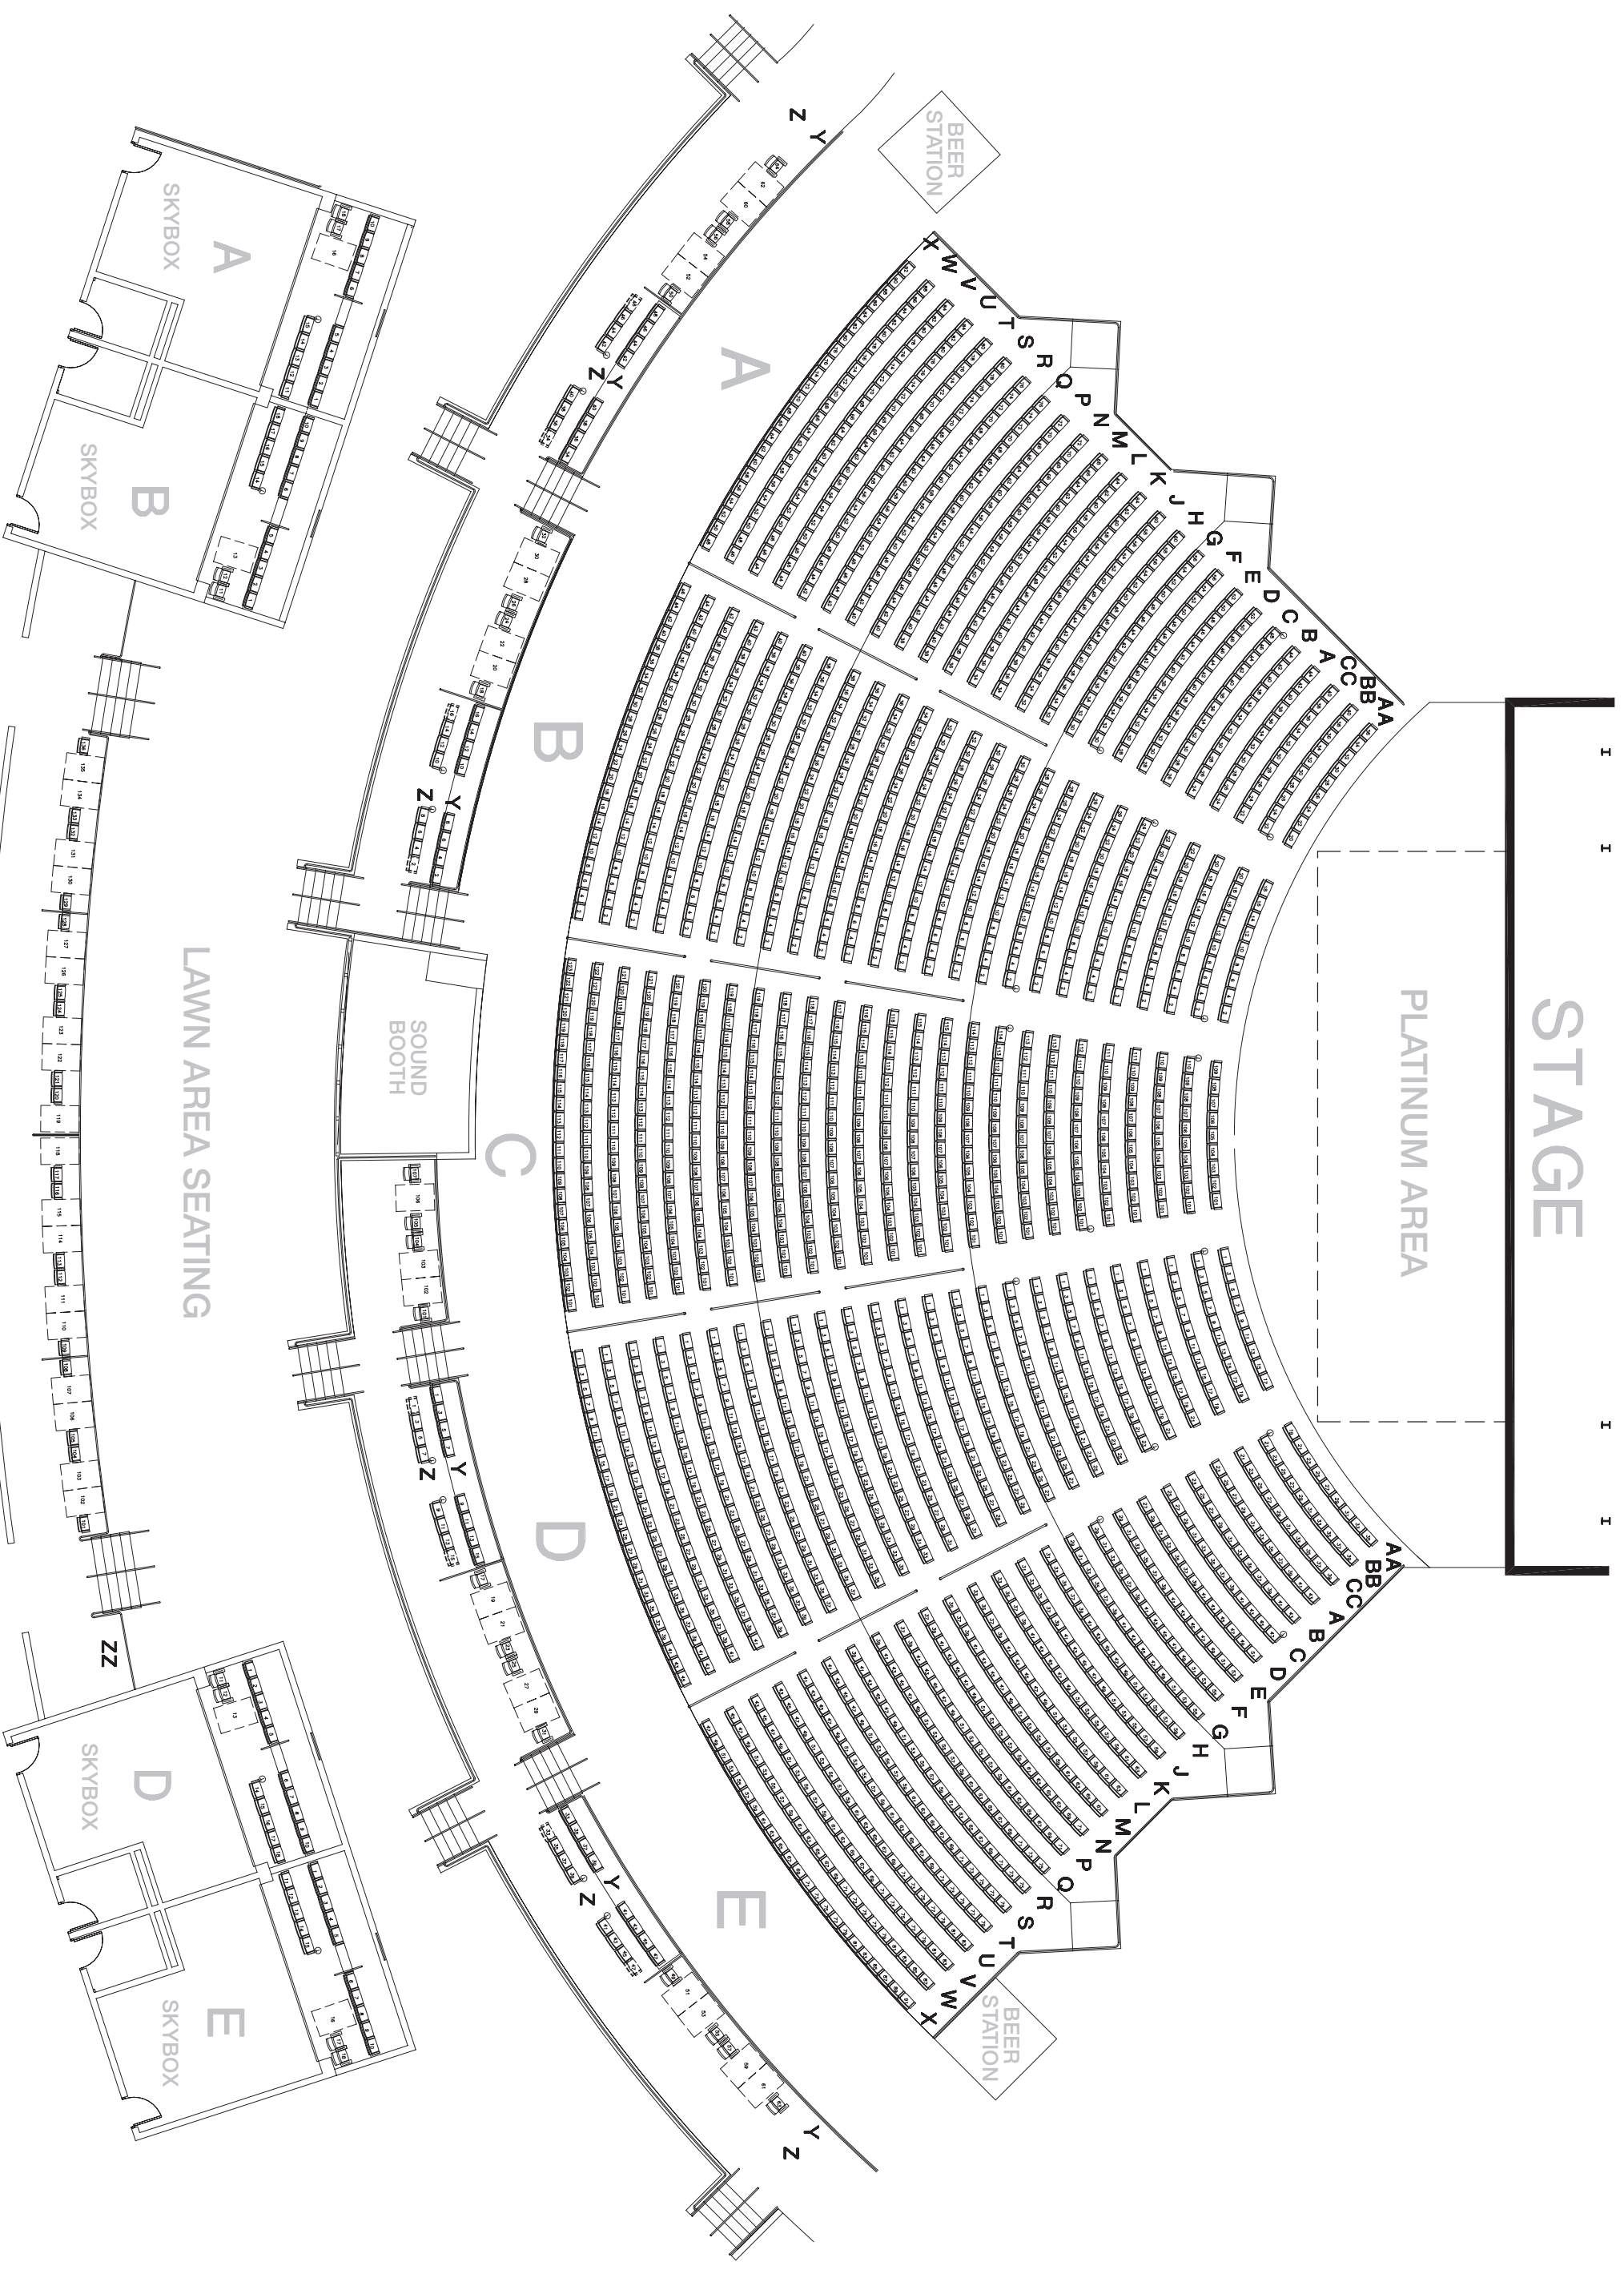

STAGE

PLATINUM AREA

BEER STATION

SKYBOX

A

SKYBOX

B

LAWN AREA SEATING

SOUND BOOTH

B

C

D

E

SKYBOX

D

SKYBOX

E

BEER STATION